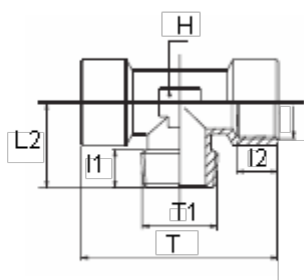

Data Sheet

Article number: 5891240TR38

Description: Tee fitting 1240TR
R3/8" - G3/8"

Measures

H = 17

I1 = 57.0

L1 = 13.0

I2 = 26.5

L2 = 12.0

T1 = 3/8"

T2 = 3/8"